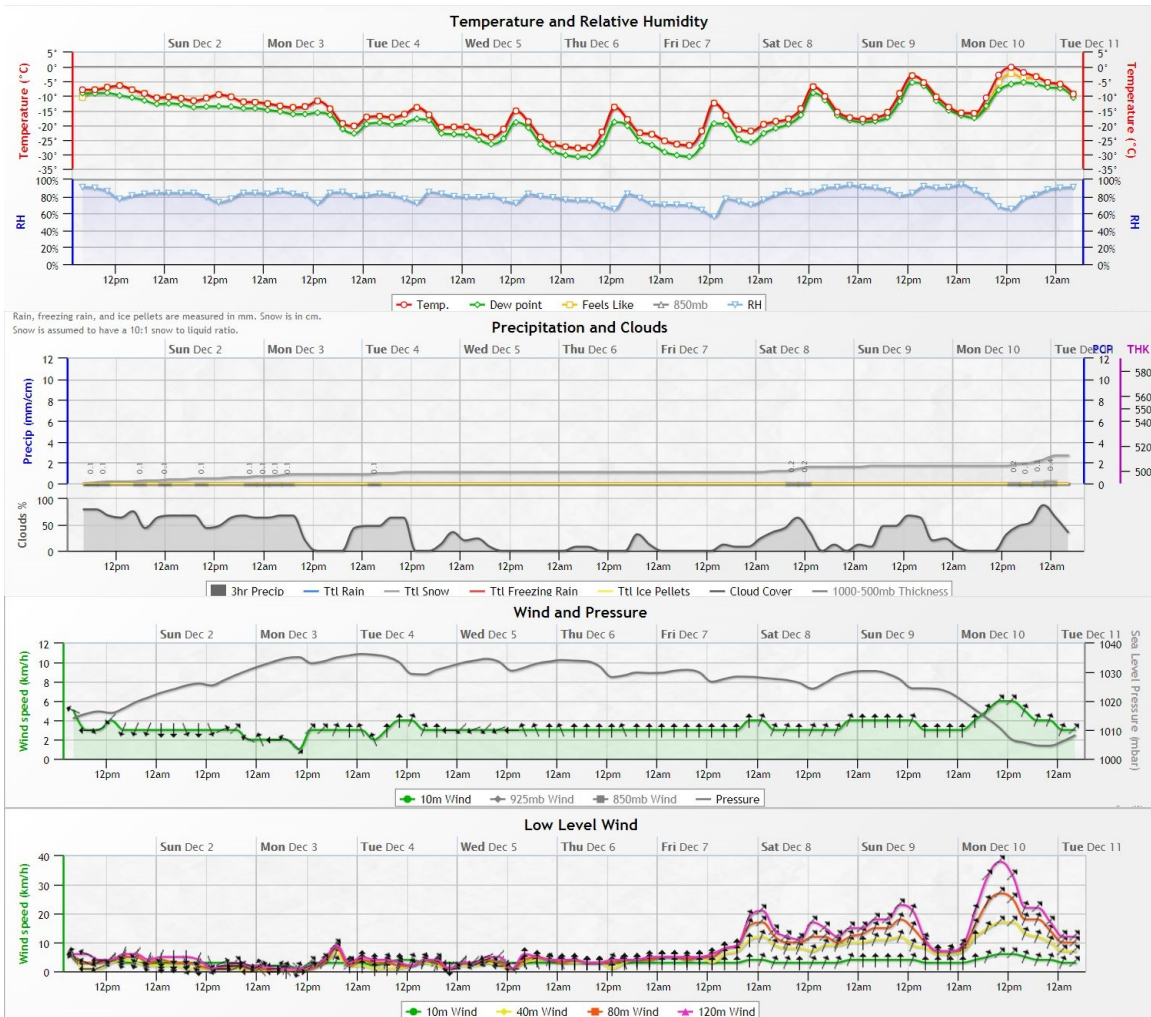

## Mallard Mountain Lodge Weather Forecast December 1 - 10, 2018

**Winter 2018 – 2019  
Total Snowfall to date at Lodge Door  
1.6 meters/5.2 feet**