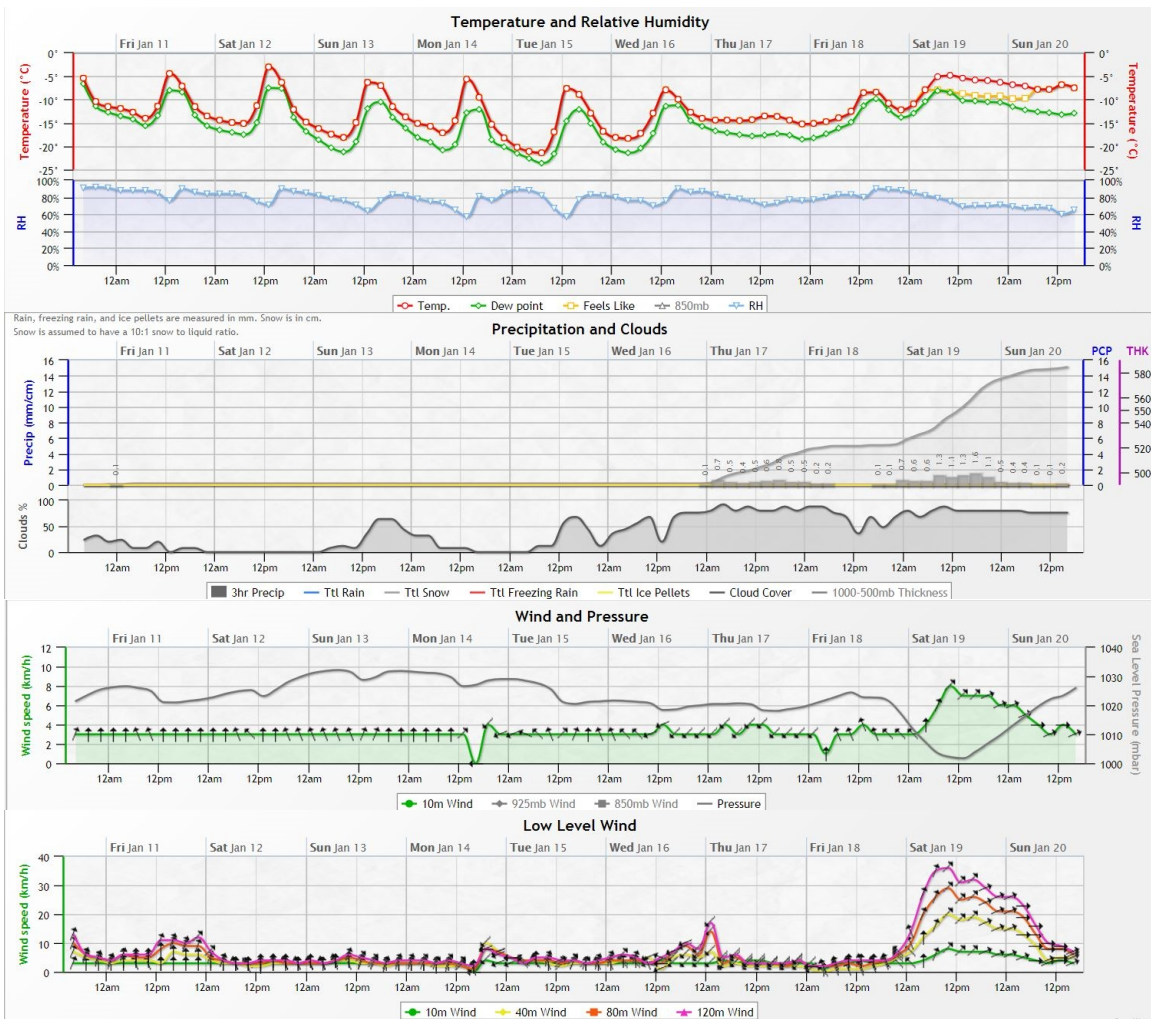

Mallard Mountain Lodge Weather Forecast January 11 - 21, 2019

**Total Snowfall to date at Lodge Door
2.5 meters / 8.3 feet**