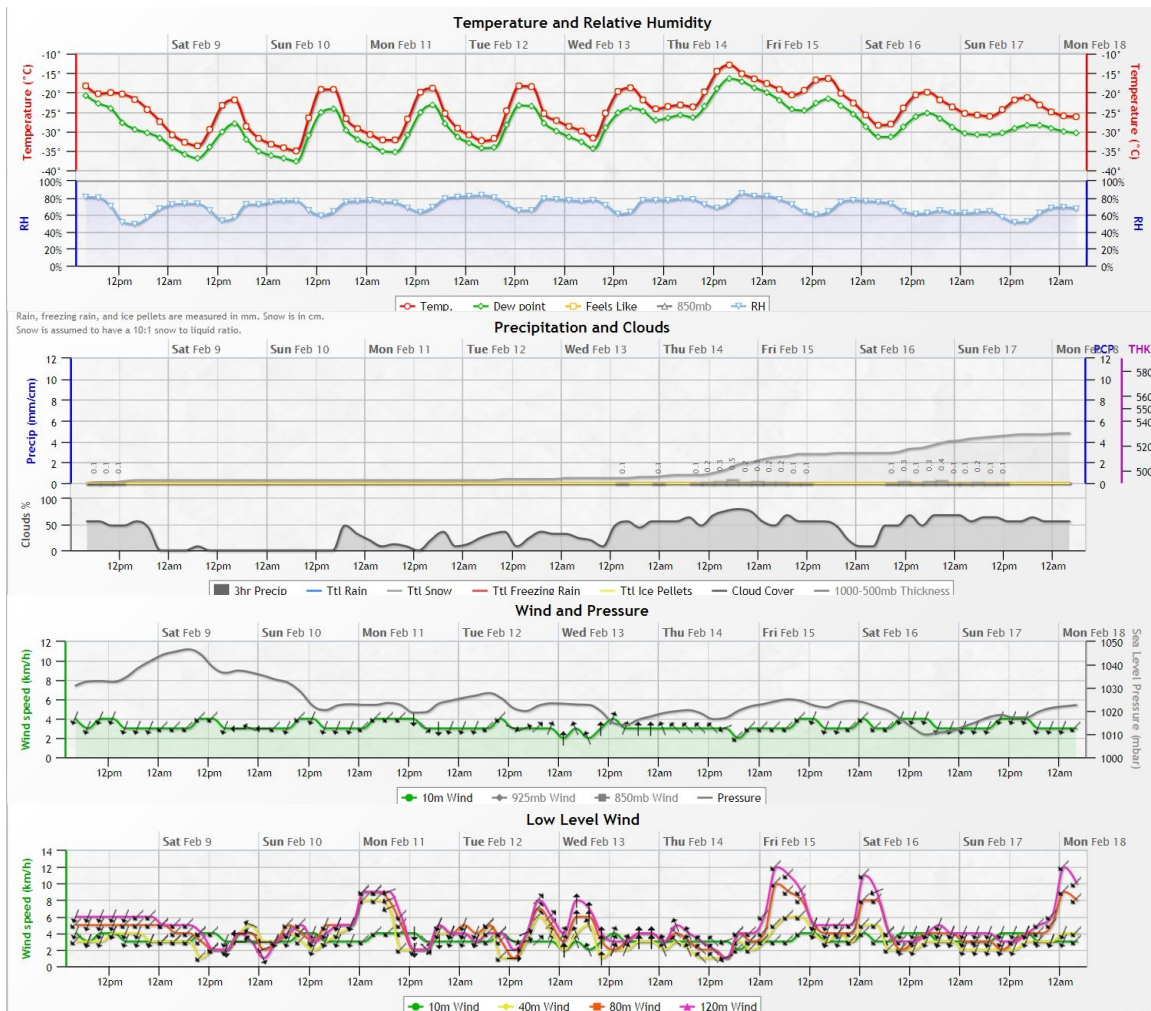

## Mallard Mountain Lodge Weather Forecast February 8 - 18, 2019

**Total Snowfall to date at Lodge Door  
3.1 meters / 10.2 feet**