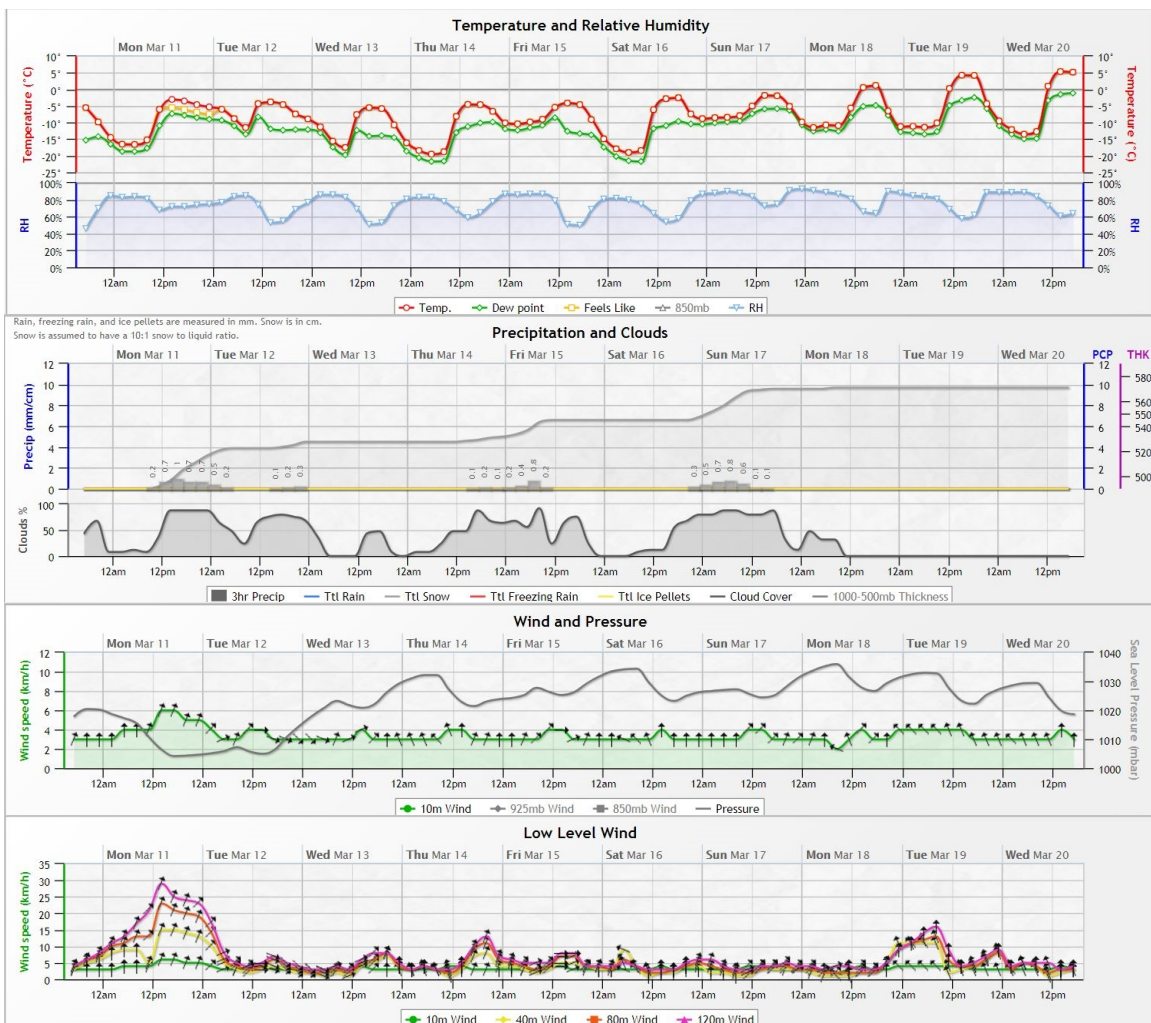

## Mallard Mountain Lodge Weather Forecast March 11 - 20, 2019

**Total Snowfall to date at Lodge Door  
3.4 meters / 11.0 feet**