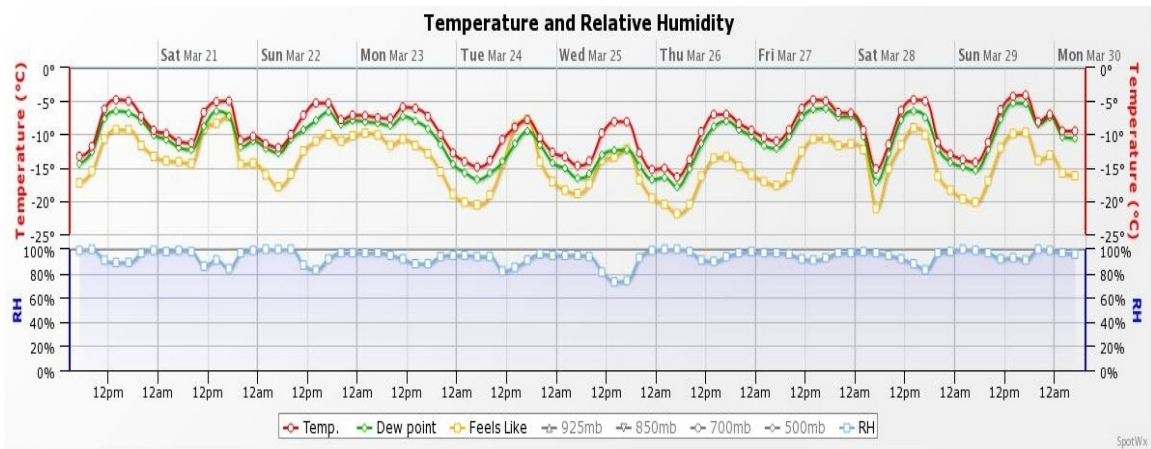

Mallard Mountain Lodge Weather Forecast March 20 to 30, 2020

Rain, freezing rain, and ice pellets are measured in mm. Snow is in cm.
Snow is assumed to have a 10:1 snow to liquid ratio.