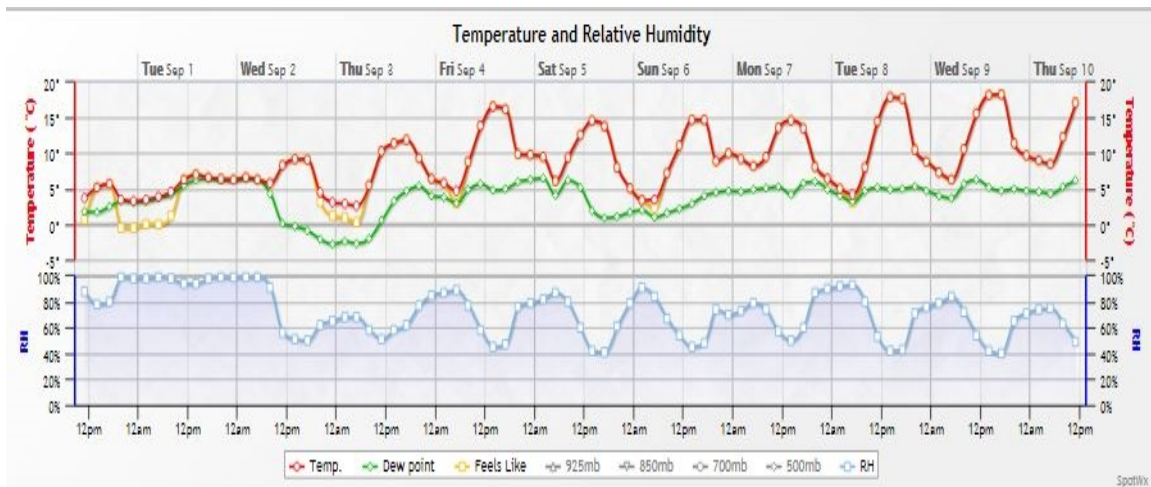

Mallard Mountain Lodge Weather Forecast September 1 to 10, 2020